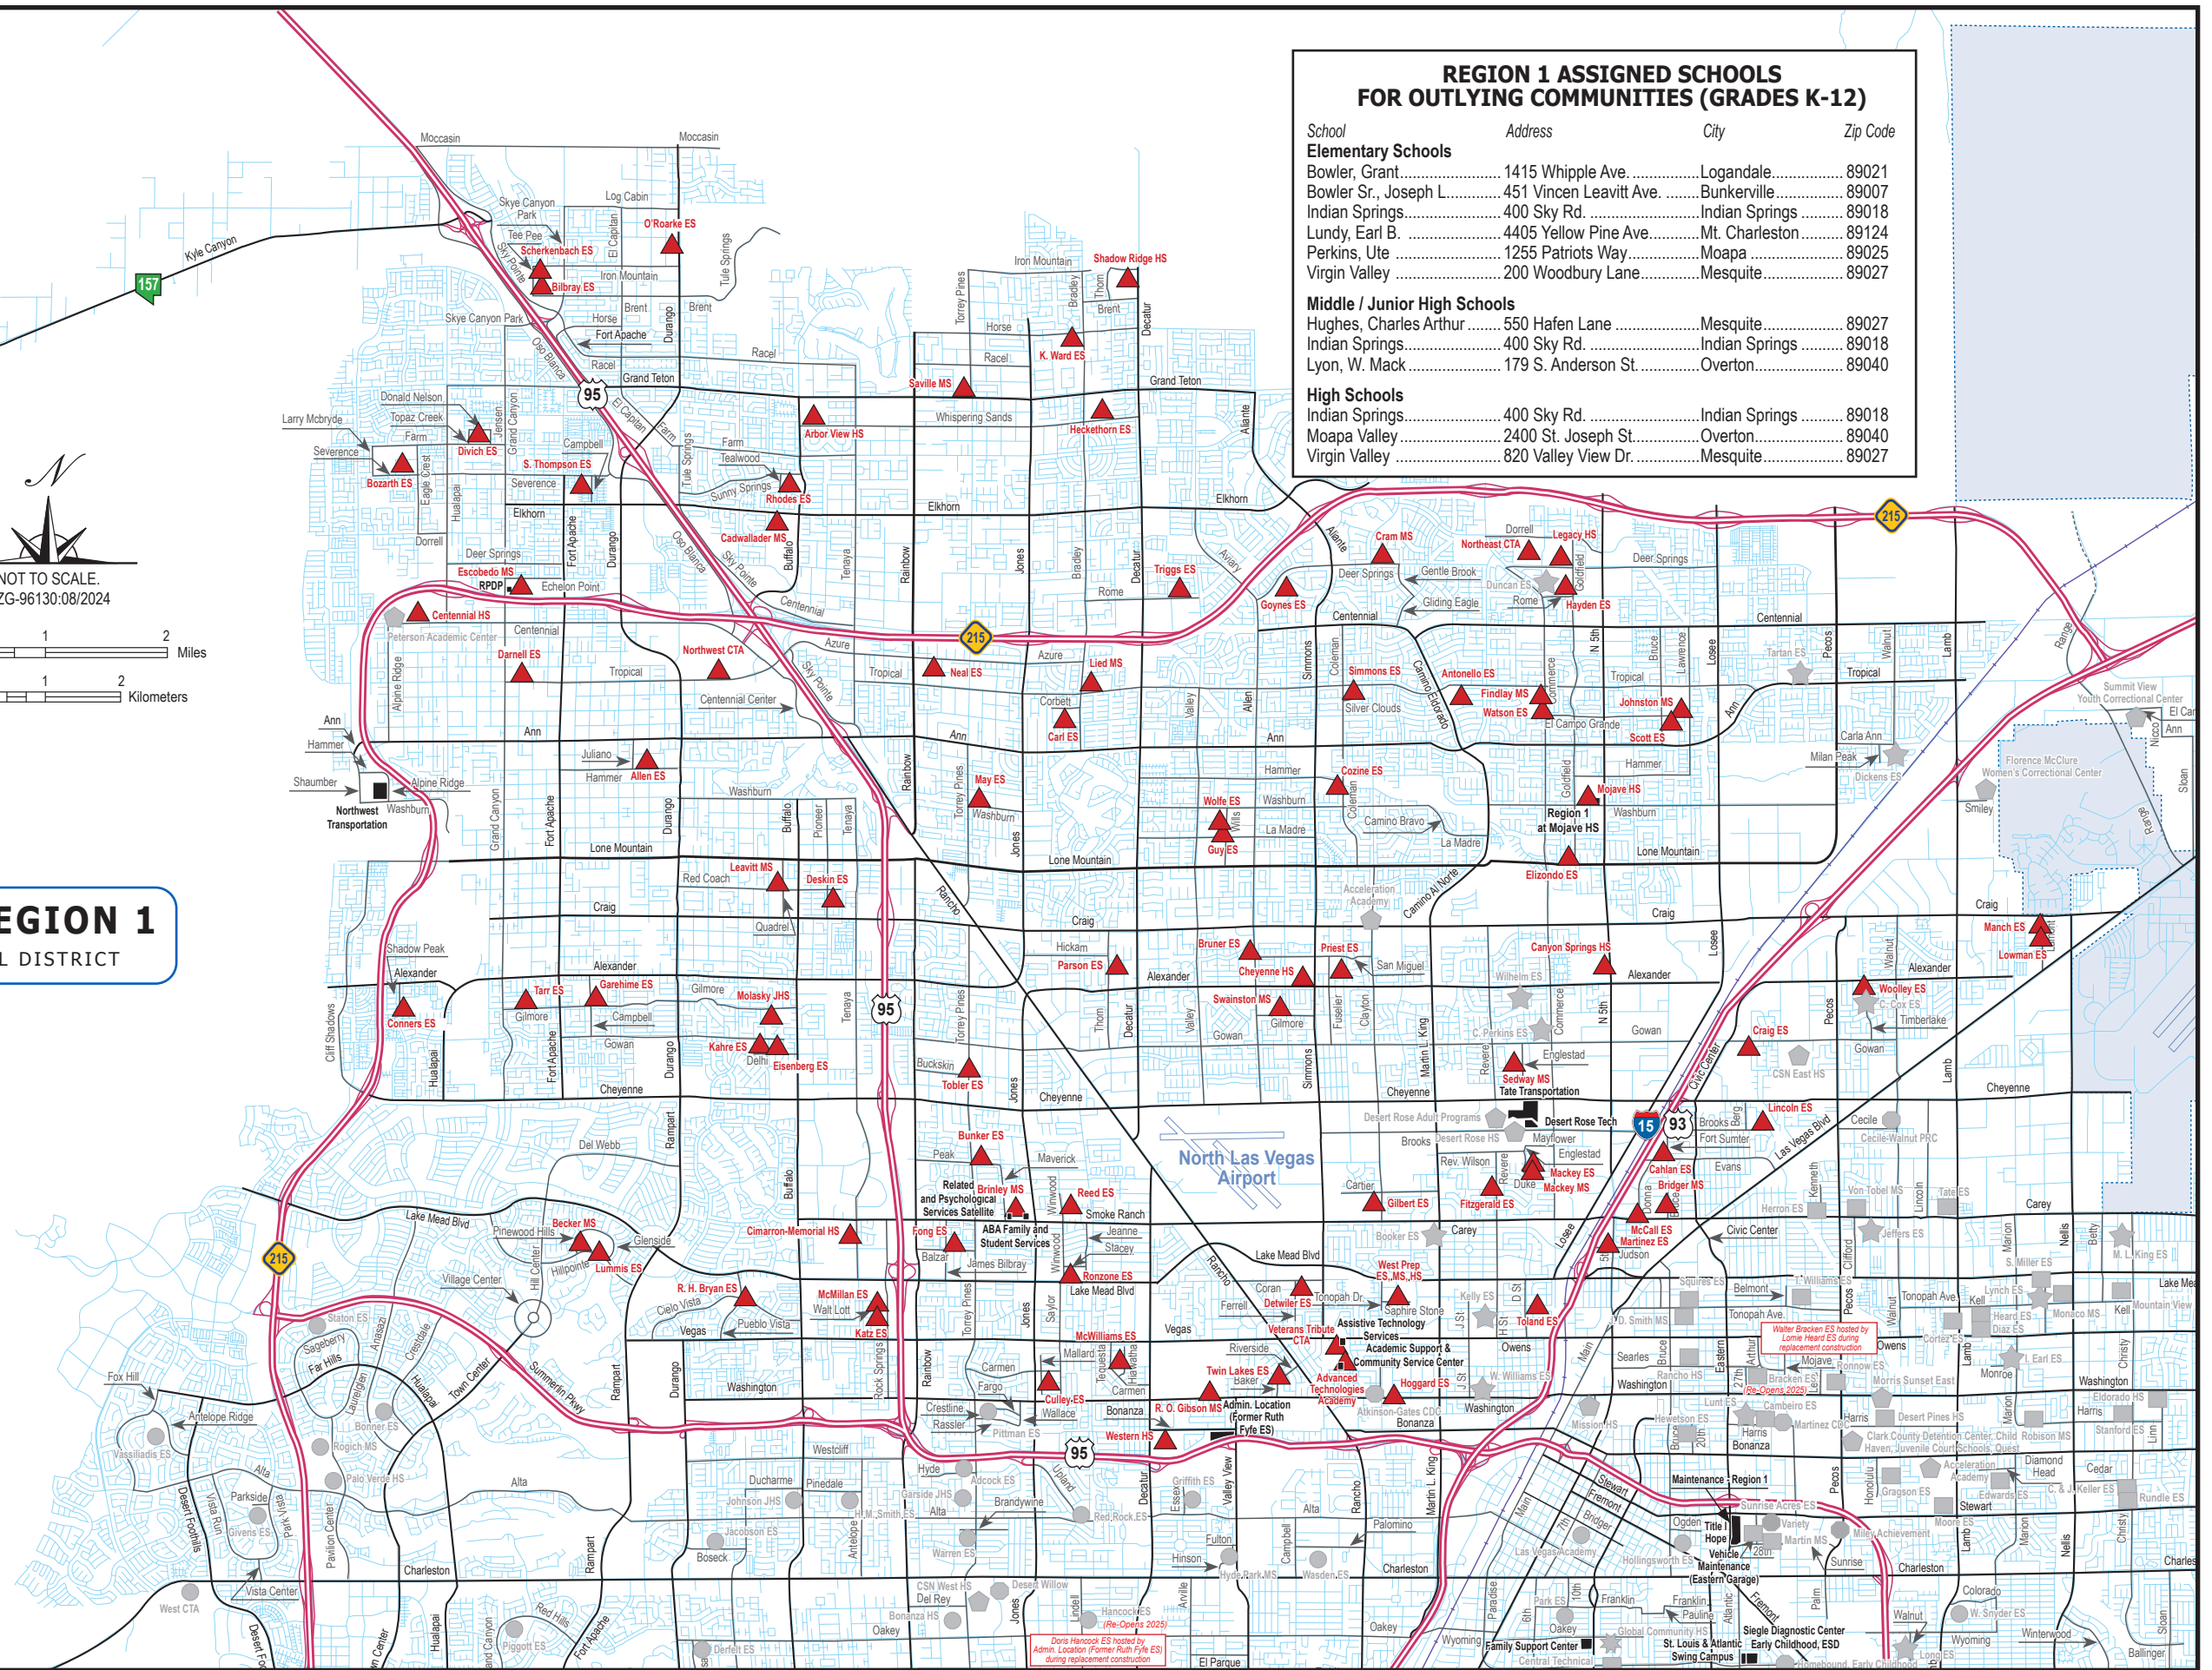

**LEGEND**

- Region 1
- Region 2
- Region 3
- The Transformation Network (TTN)
- Alternative Services (AS)
- English Language Learner Division (ELLD)
- Student Services Division (SSD)
- Administrative Offices and Facilities

\*Region Information Subject to Change

**REGION 1 ASSIGNED SCHOOLS FOR OUTLYING COMMUNITIES (GRADES K-12)**

School	Address	City	Zip Code
<b>Elementary Schools</b>			
Bowler, Grant	1415 Whipple Ave.	Logandale	89021
Bowler Sr., Joseph L.	451 Vincen Leavitt Ave.	Bunkerville	89007
Indian Springs	400 Sky Rd.	Indian Springs	89018
Lundy, Earl B.	4405 Yellow Pine Ave.	Mt. Charleston	89124
Perkins, Ute	1255 Patriots Way	Moapa	89025
Virgin Valley	200 Woodbury Lane	Mesquite	89027
<b>Middle / Junior High Schools</b>			
Hughes, Charles Arthur	550 Hafen Lane	Mesquite	89027
Indian Springs	400 Sky Rd.	Indian Springs	89018
Lyon, W. Mack	179 S. Anderson St.	Overton	89040
<b>High Schools</b>			
Indian Springs	400 Sky Rd.	Indian Springs	89018
Moapa Valley	2400 St. Joseph St.	Overton	89040
Virgin Valley	820 Valley View Dr.	Mesquite	89027

Doris Hancock ES hosted by Admin. Location (Former Ruth Fyle ES) during replacement construction

Walter Backen ES hosted by Loma Heard ES during replacement construction

Bracken ES hosted by R. O. Gibson MS during replacement construction