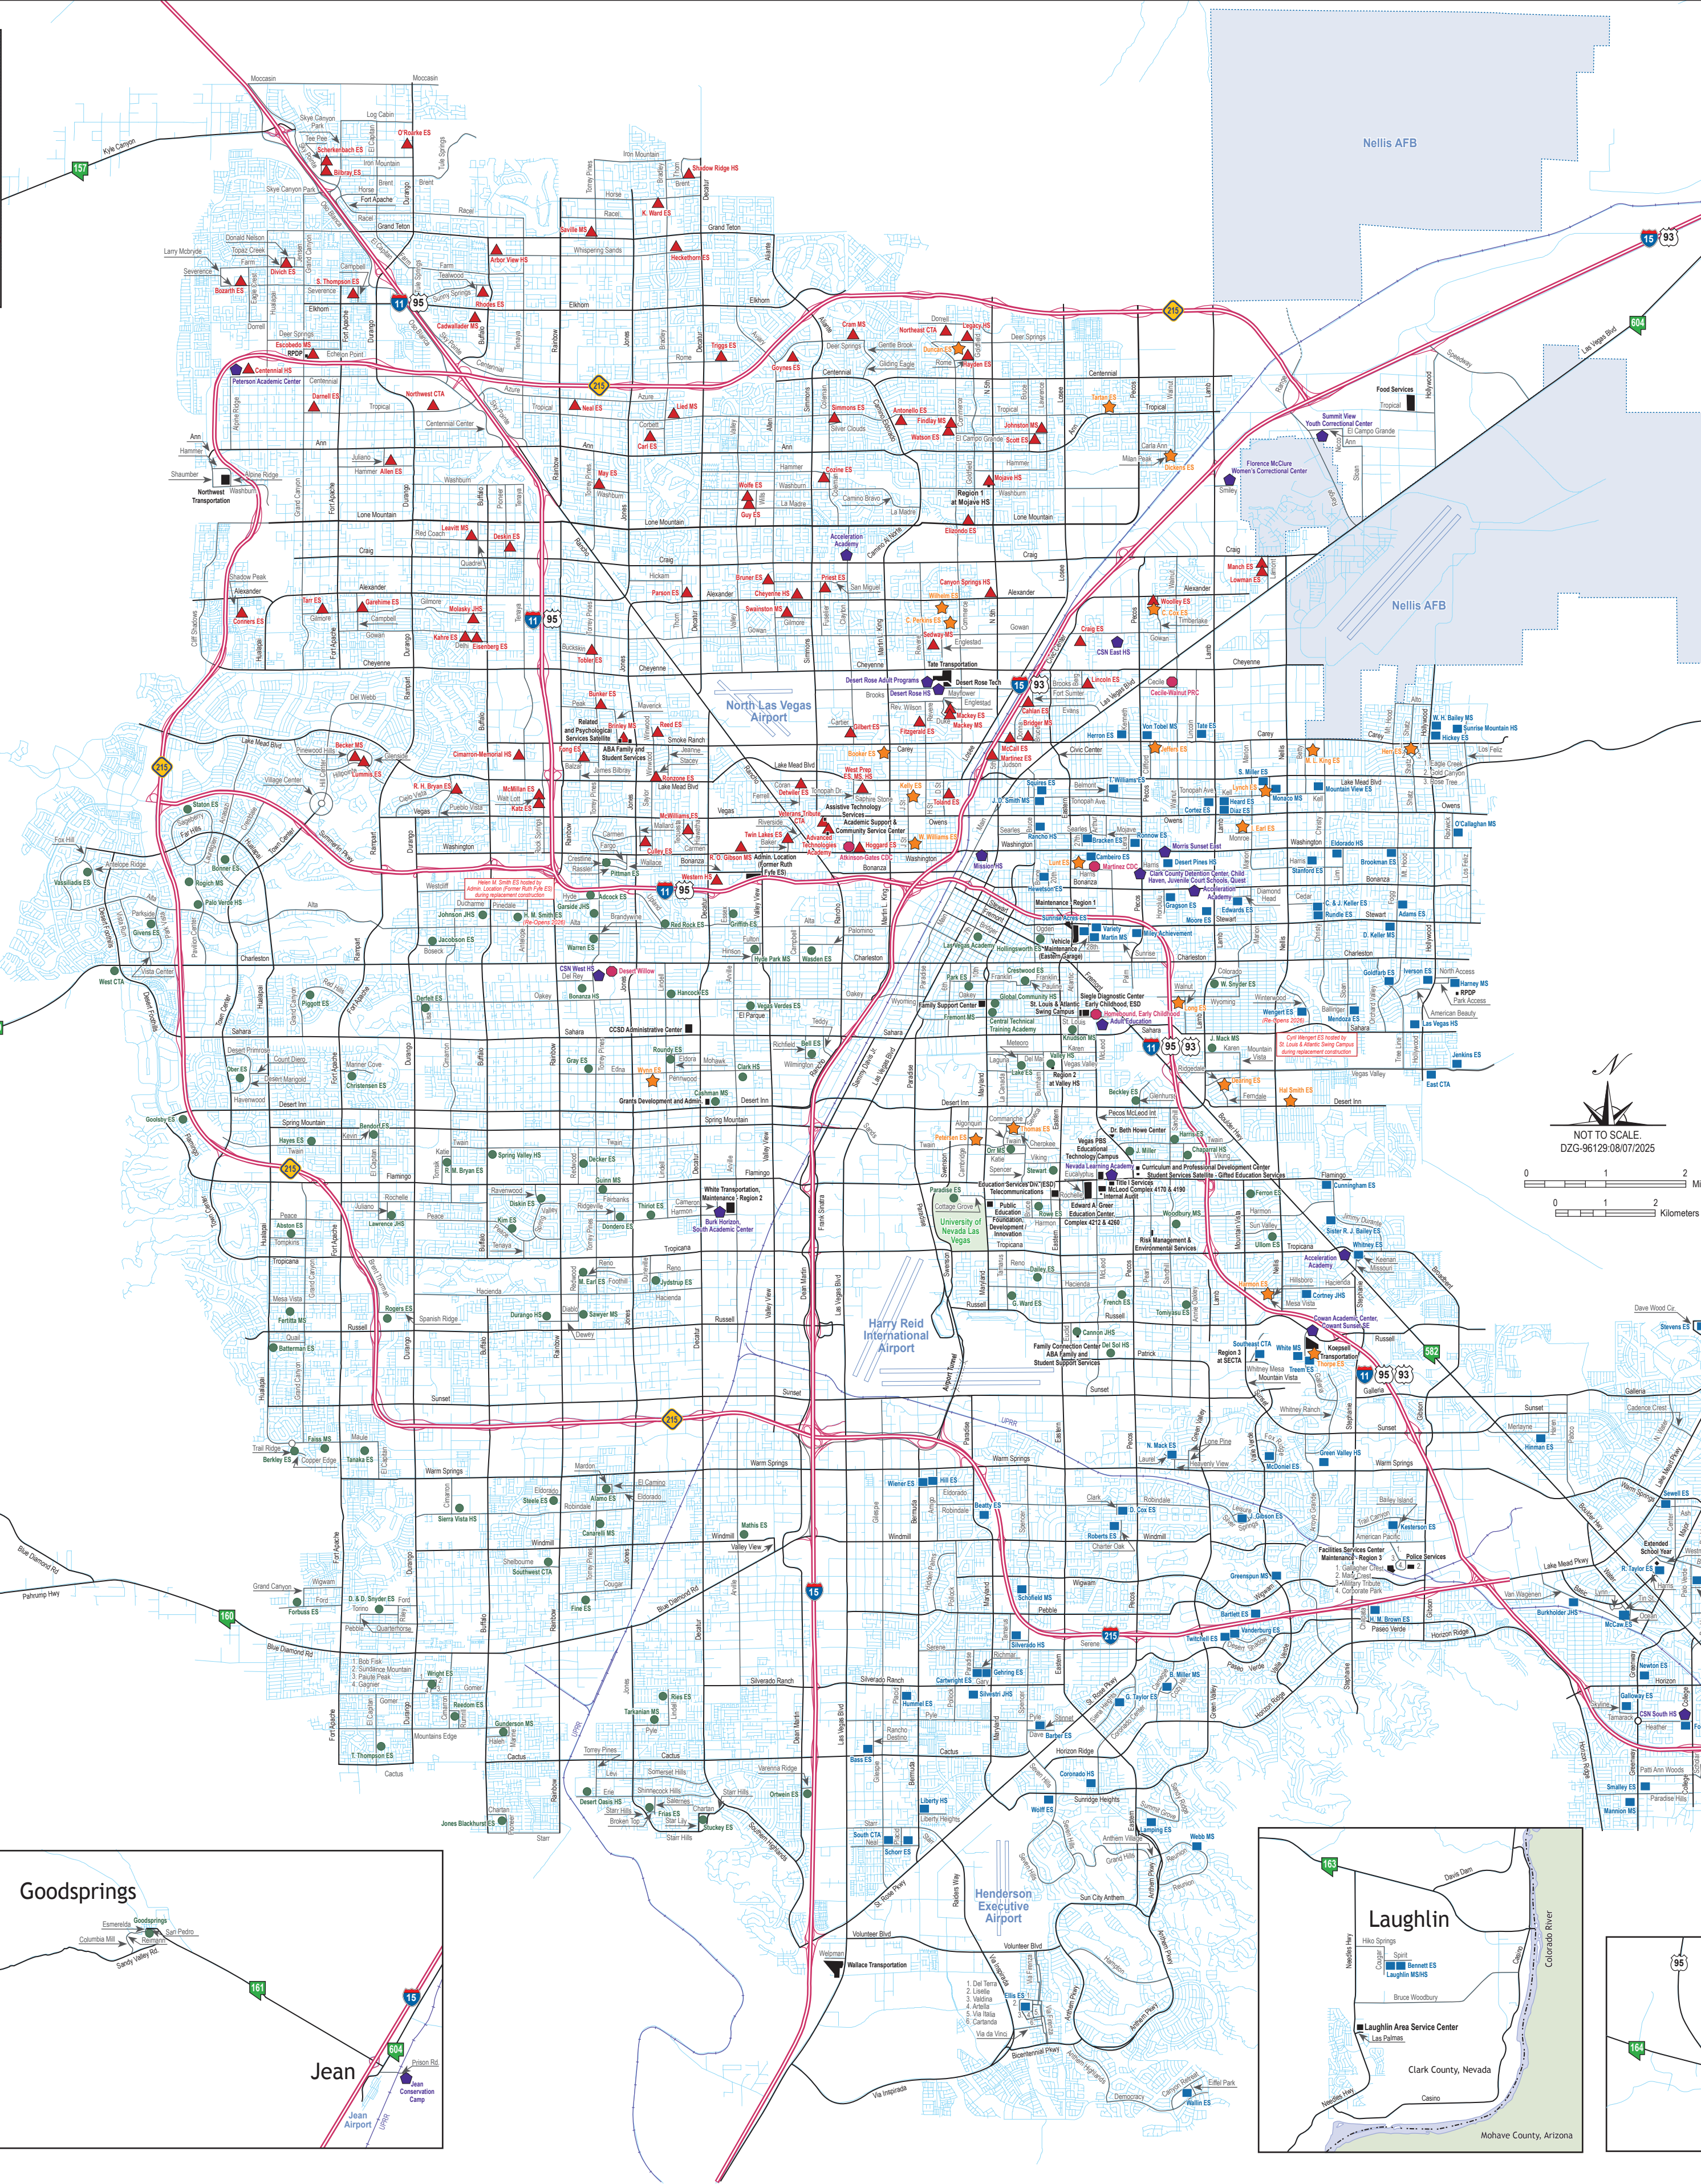

- CLARK COUNTY SCHOOL DISTRICT**
- Jhone Ebert**
Superintendent
- Region 1**
Lindsay Tomlinson
Region Superintendent
Hilary Malloy
School Associate Superintendent
Louis Markozis
School Associate Superintendent
Maurice Perkins
School Associate Superintendent
Scarlett Perryman
School Associate Superintendent
Rebecca Tschinkel
School Associate Superintendent
Dr. Andrea Womack
School Associate Superintendent
- Region 2**
Dr. Reece Oswald
Region Superintendent
Shawn Halland
School Associate Superintendent
Anna Hurst
School Associate Superintendent
Monica Lang
School Associate Superintendent
Greg Miel
School Associate Superintendent
Melissa Roehm
School Associate Superintendent
Lynn Walker
School Associate Superintendent
- Region 3**
Theodore Robison III
Region Superintendent
Darlin Delgado
School Associate Superintendent
Ronnie Guerzon
School Associate Superintendent
Emily Petosa
School Associate Superintendent
Kortney Smith
School Associate Superintendent
Robert Solomon
School Associate Superintendent
Mikie Young
School Associate Superintendent
- The Transformation Network**
Bary Bosacker
Region Superintendent
Rebecca Lucero
School Associate Superintendent
- Alternative Services**
Kevin McPartlin
Associate Superintendent
- Student Services Division**
Stacey L. Sly
Chief of Health and Student Services

2025-2026 REGION MAP
CLARK COUNTY SCHOOL DISTRICT

Legend

- Region 1
- Region 2
- Region 3
- The Transformation Network (TTN)
- Alternative Services (AS)
- Student Services Division (SSD)
- Administrative Offices and Facilities

Highways and Major Streets
Minor Streets
Freeway
Union Pacific Railroad (UPRR)

CCSD
CLARK COUNTY SCHOOL DISTRICT

Facilities Services Unit
Construction and Development Division
Demographics, Zoning, and GIS
1100 Military Tribute Place
Henderson, NV 89074
702-799-6430
dztg.ccsd.net

*Region Information Subject to Change